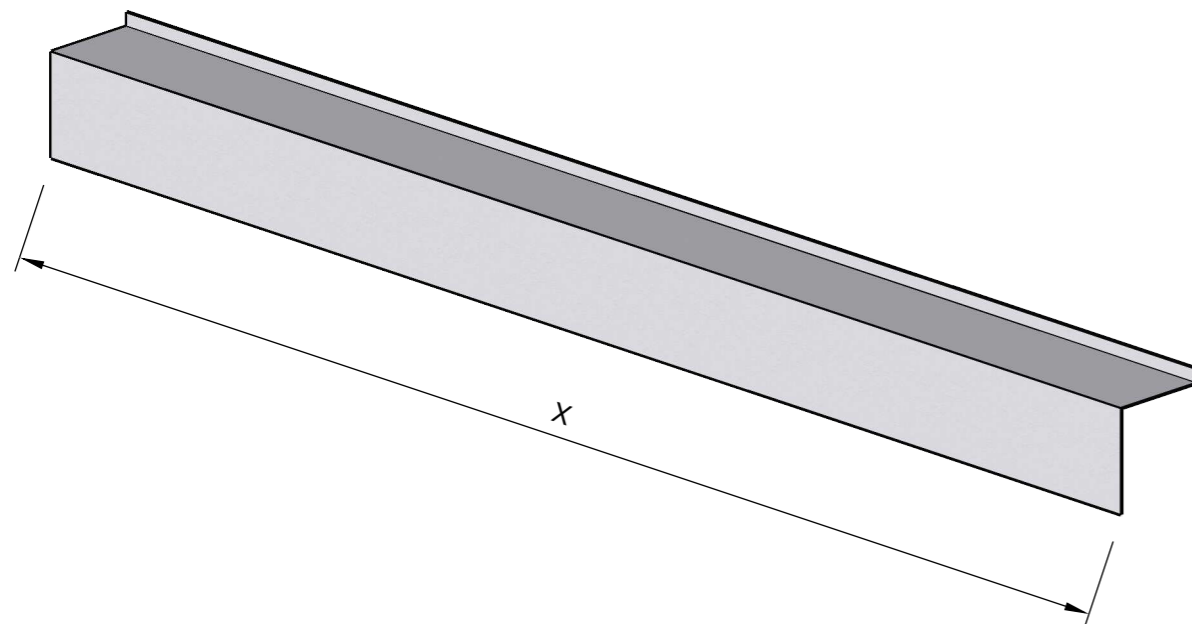

Plåt 2

Trappa	x (mm)	Antal
Gaveltrappa 2,5m	2495 mm	3 st
Gaveltrappa 3m	2995 mm	3 st
Gaveltrappa 3,5m	3495 mm	3 st
Gaveltrappa 4m	3995 mm	3 st
Gaveltrappa 5m	2495 mm	6 st

Pool Store Sverige AB
Parnvägen 10
187 53 TÄBY, SVERIGE
info@poolstore.se

CLIENT
Pool Store Sverige AB
Parnvägen 10
187 53 TÄBY, SVERIGE
info@poolstore.se

PROJECT
Gaveltrappa Magnelis